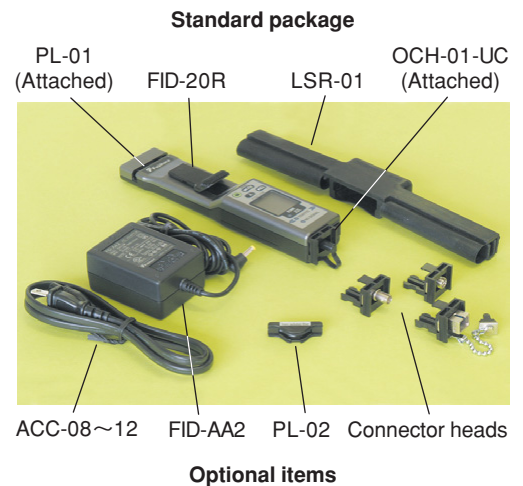

New product

Optical Fiber Identifier

FID-20R

FID-21R

FID-21R

FID-20R

FEATURES

- Identification of traffic signal, CW light, modulated tone
- Applicable for 0.25 and 0.9mm coated fiber, up to 3mm fiber cord, up to 12 fibers ribbon
- Light signal direction discriminated
- Easy fiber clamping with long head style
- Optical power meter function provided (FID-20R)
- Battery operation

SPECIFICATION		
Model	FID-20R: Optical fiber identifier with power meter function FID-21R: Optical fiber identifier	
Applicable fiber	Singlemode fiber	
Wavelength response	0.9 to 1.7μm	
Operating condition	-10 to 50°C, 0 to 95% RH	
Power supply	DC with two AA batteries (1.2 to 1.5V) 100 to 240V AC with optional FID-AA2	
Dimensions	40W × 185L × 26H (mm)	
Weight	180g including batteries	
Power meter	Wavelength response	1.31μm, 1.55μm
	Detectable kind of signal	Traffic signal, CW light, Light signal with modulated tones at 270Hz, 1kHz, 2kHz
	Detectable light power	0.1 to -60dB at modulated tone 0.1 to -40dB at traffic signal & CW light
	Accuracy	Within +/-0.3dB at room temperature

Note) Modulation: 50% +/-10% duty cycle of square wave.

STANDARD PACKAGE				
Optical fiber identifier	Plunger	Light shield rubber	Connector head	Instruction manual
FID-20R	PL-01	LSR-01	OCH-01-UC (Universal type)	English
FID-21R	PL-01	LSR-01	-	English

OPTIONAL ITEMS				
Optical fiber identifier	Plunger	AC adapter	AC power cord	Connector head
FID-20R	PL-02	FID-AA2	ACC-08~12	OCH-01-SC
				OCH-01-FC
				OCH-01-ST
FID-21R	PL-02	FID-AA2	ACC-08~12	-

Specifications and descriptions are subject to change without prior notice.